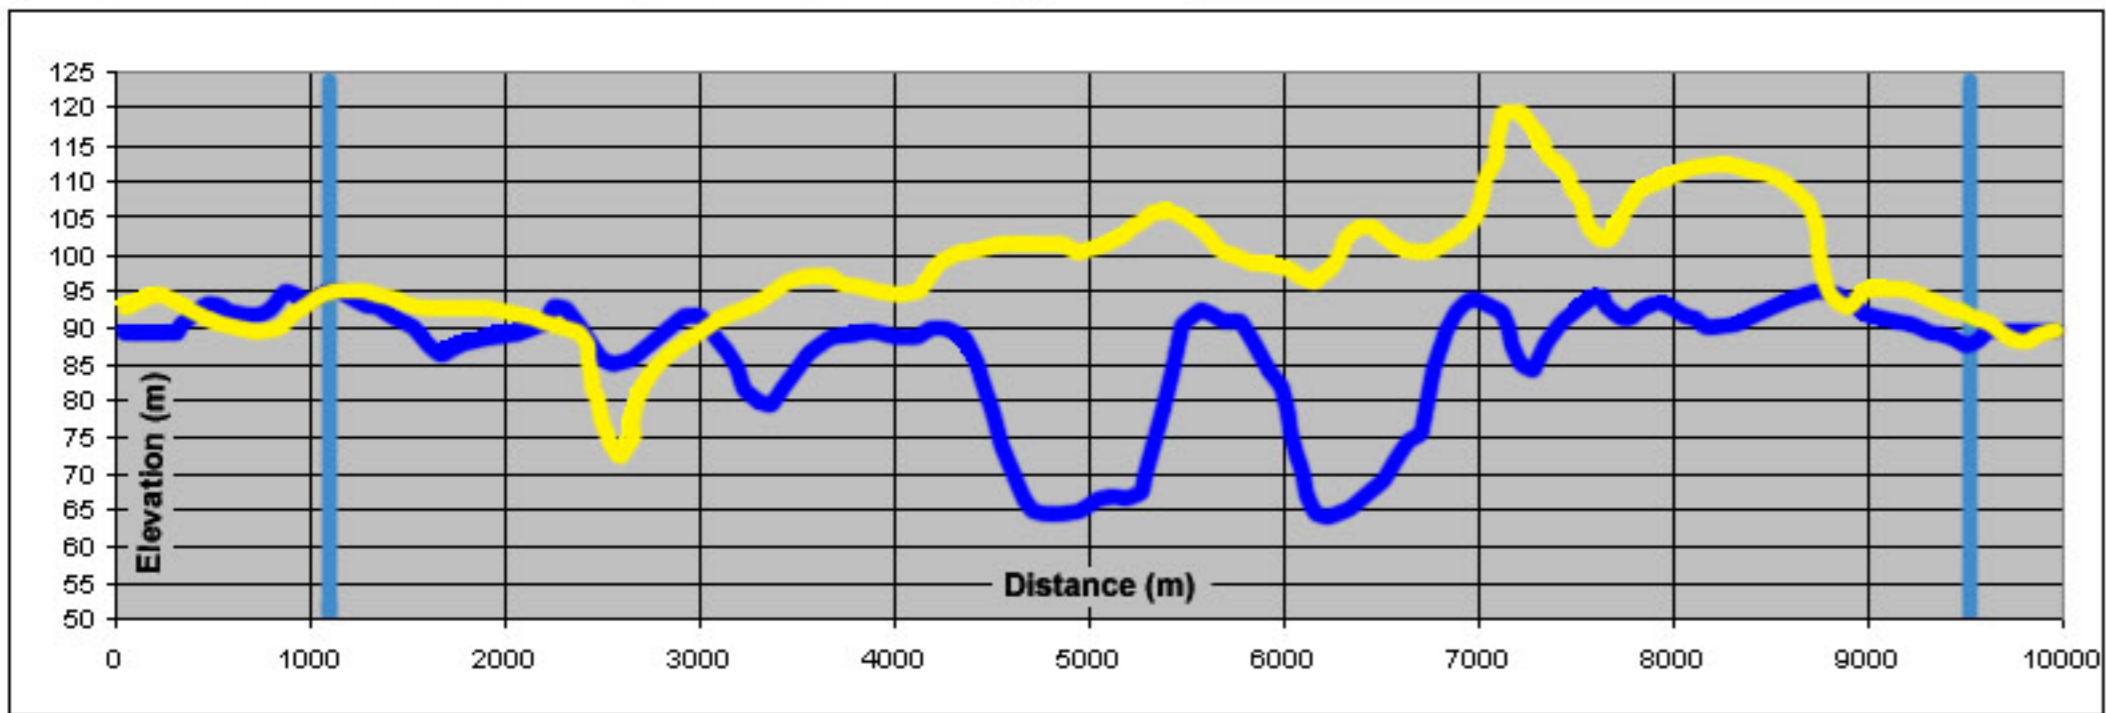

Route Profiles 2010 (Core) & 2011

Route Cores
2003-10 2011

Start & Finish

- 2010 S/F
- 2009 S/F
- 2008 S/F
- 2007 S/F
- 2006 S/F
- 2005 S/F
- 2004 S/F
- 97-03 S/F